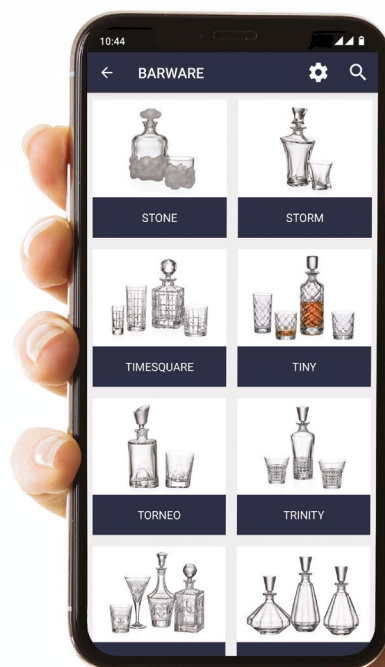

CRYSTAL

BOHEMIA

BEST OF

LEAFLET

Why is it called BEST OF?

On the following pages, we have prepared for you a special selection of barware and giftware collections. **See our most successful and best selling products.**

In addition, in the near future you can look forward to **permanent stock availability of these items.**

App

You can browse the wide range of our product range in the updated Crystal BOHEMIA app.

A new feature is now available. Items in the catalogue are provided with an EAN code. Use the app, simply scan the code and start purchasing.

Download here

Collection
DIAMOND

Bowl 28 cm

6KE30/99T41/280

278 x 278 x 139 mm

Vase 28 cm

8KG31/99T41/280

150 x 150 x 282 mm